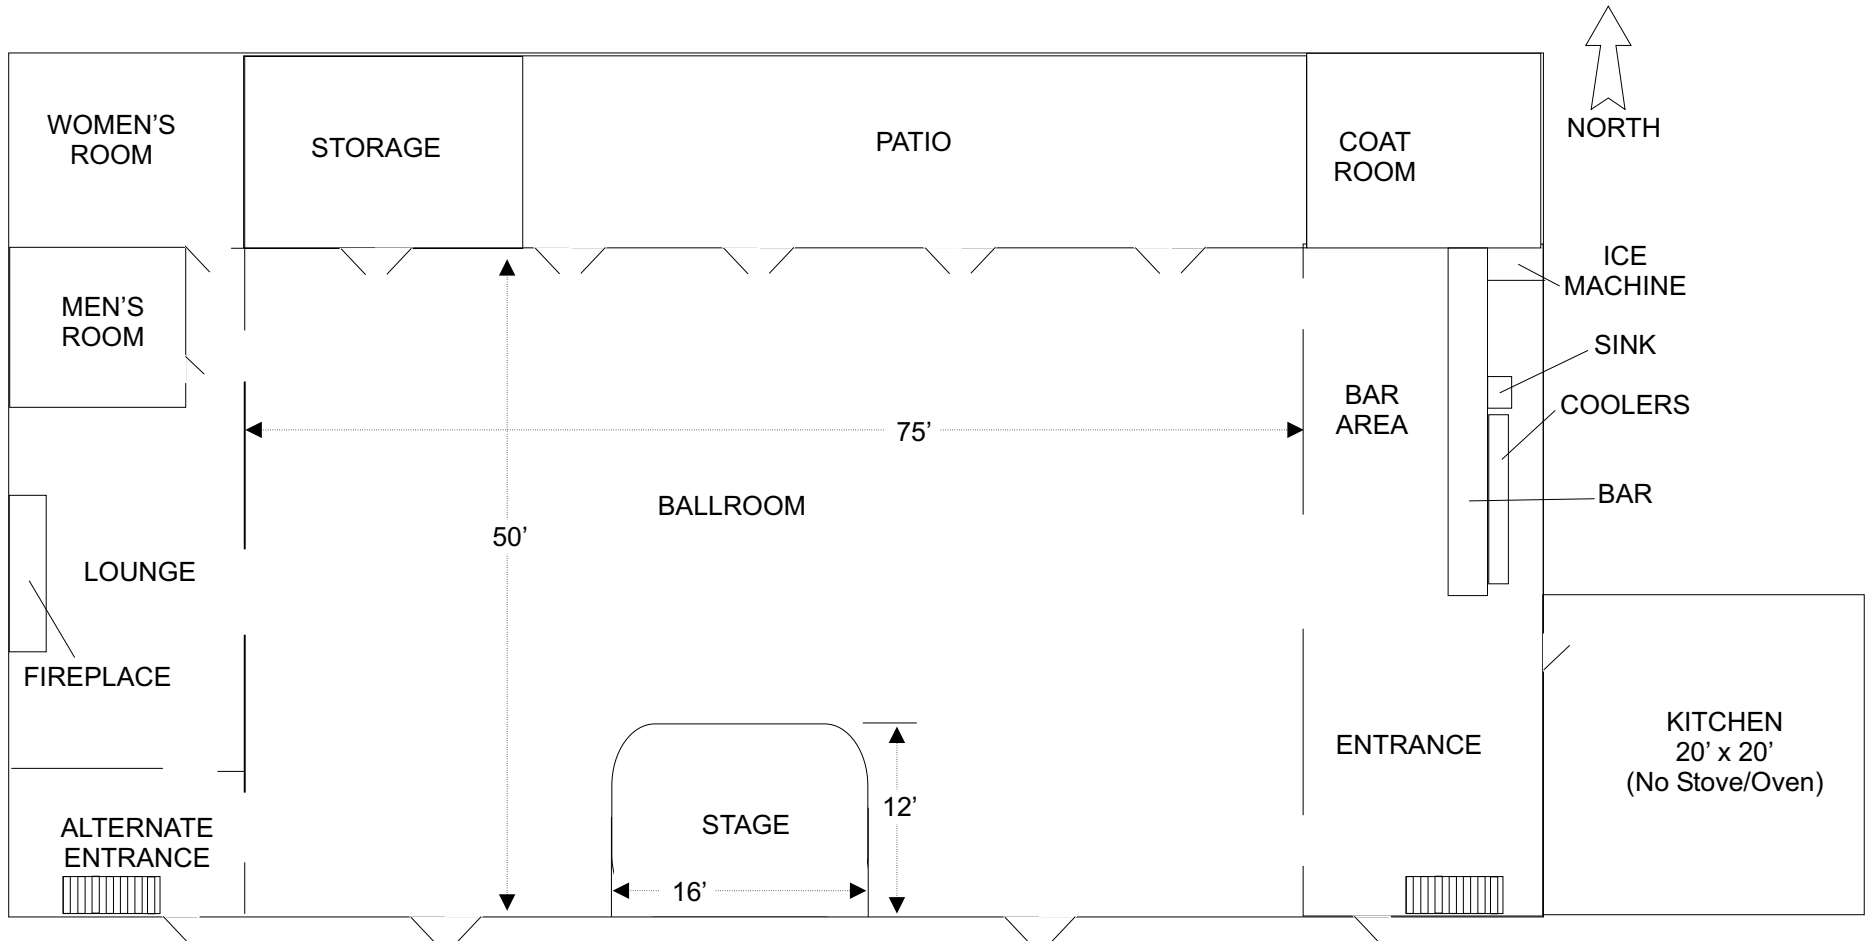

LAKE ERIE

VOL Historic Community Center Layout