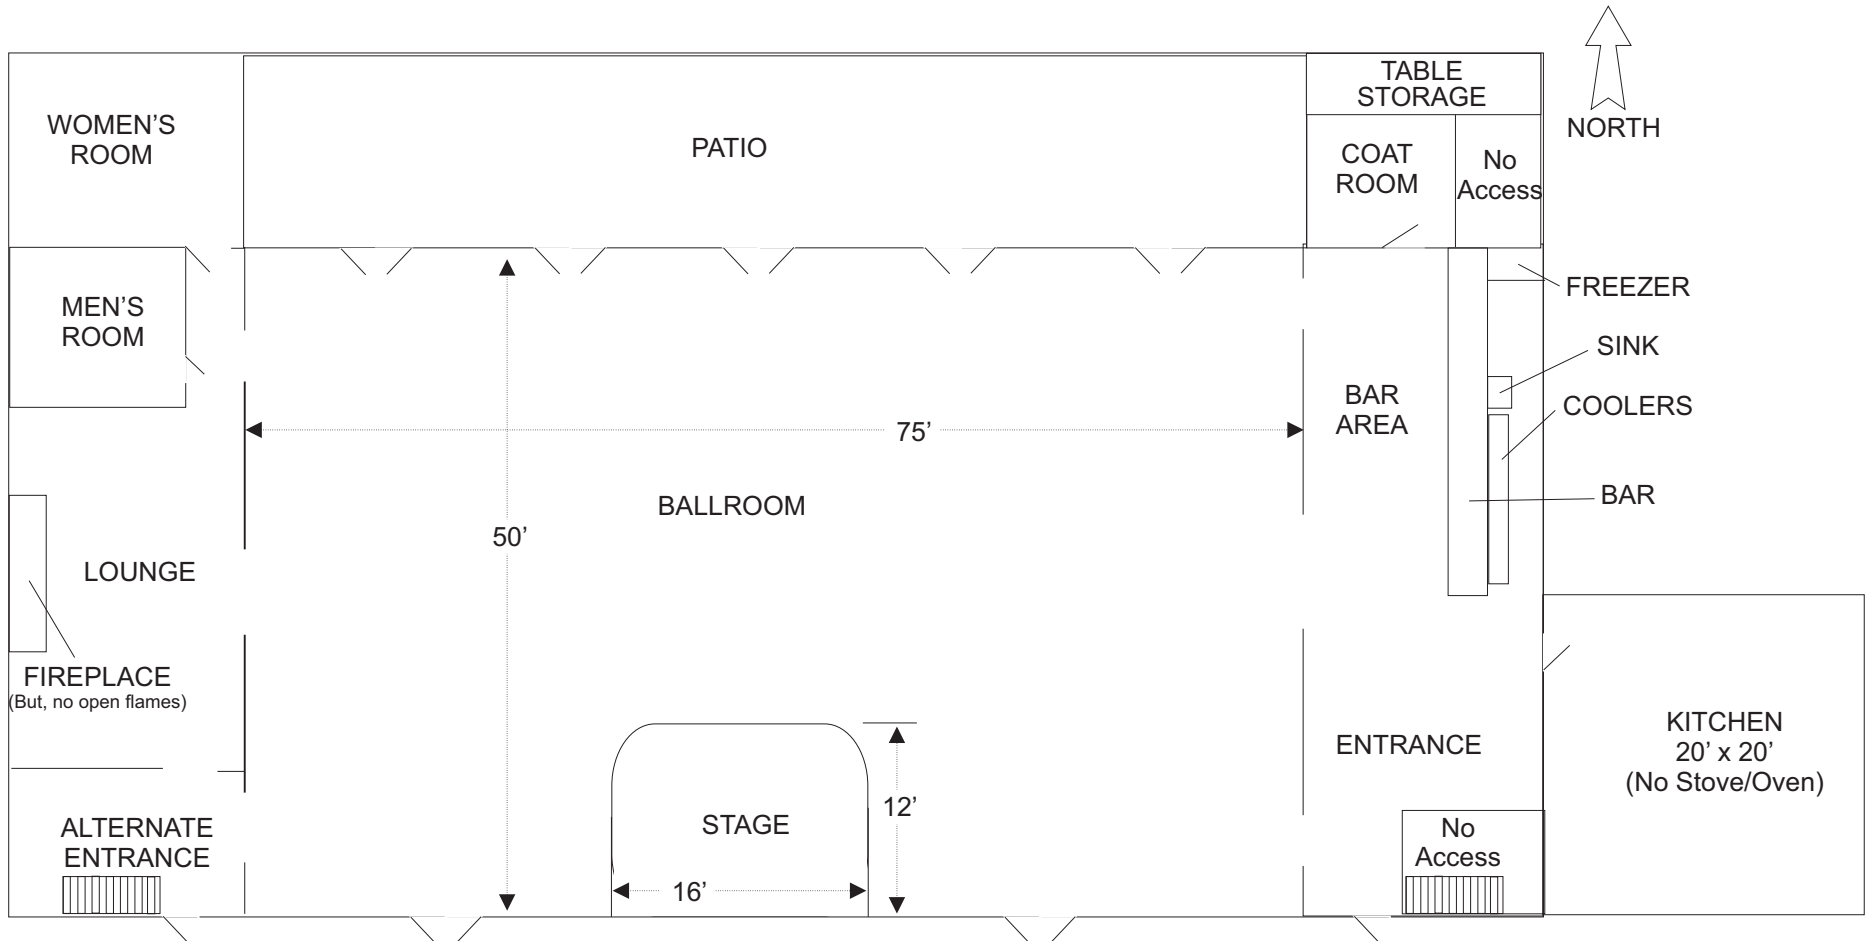

LAKE ERIE

VOL Historic Community Center Layout