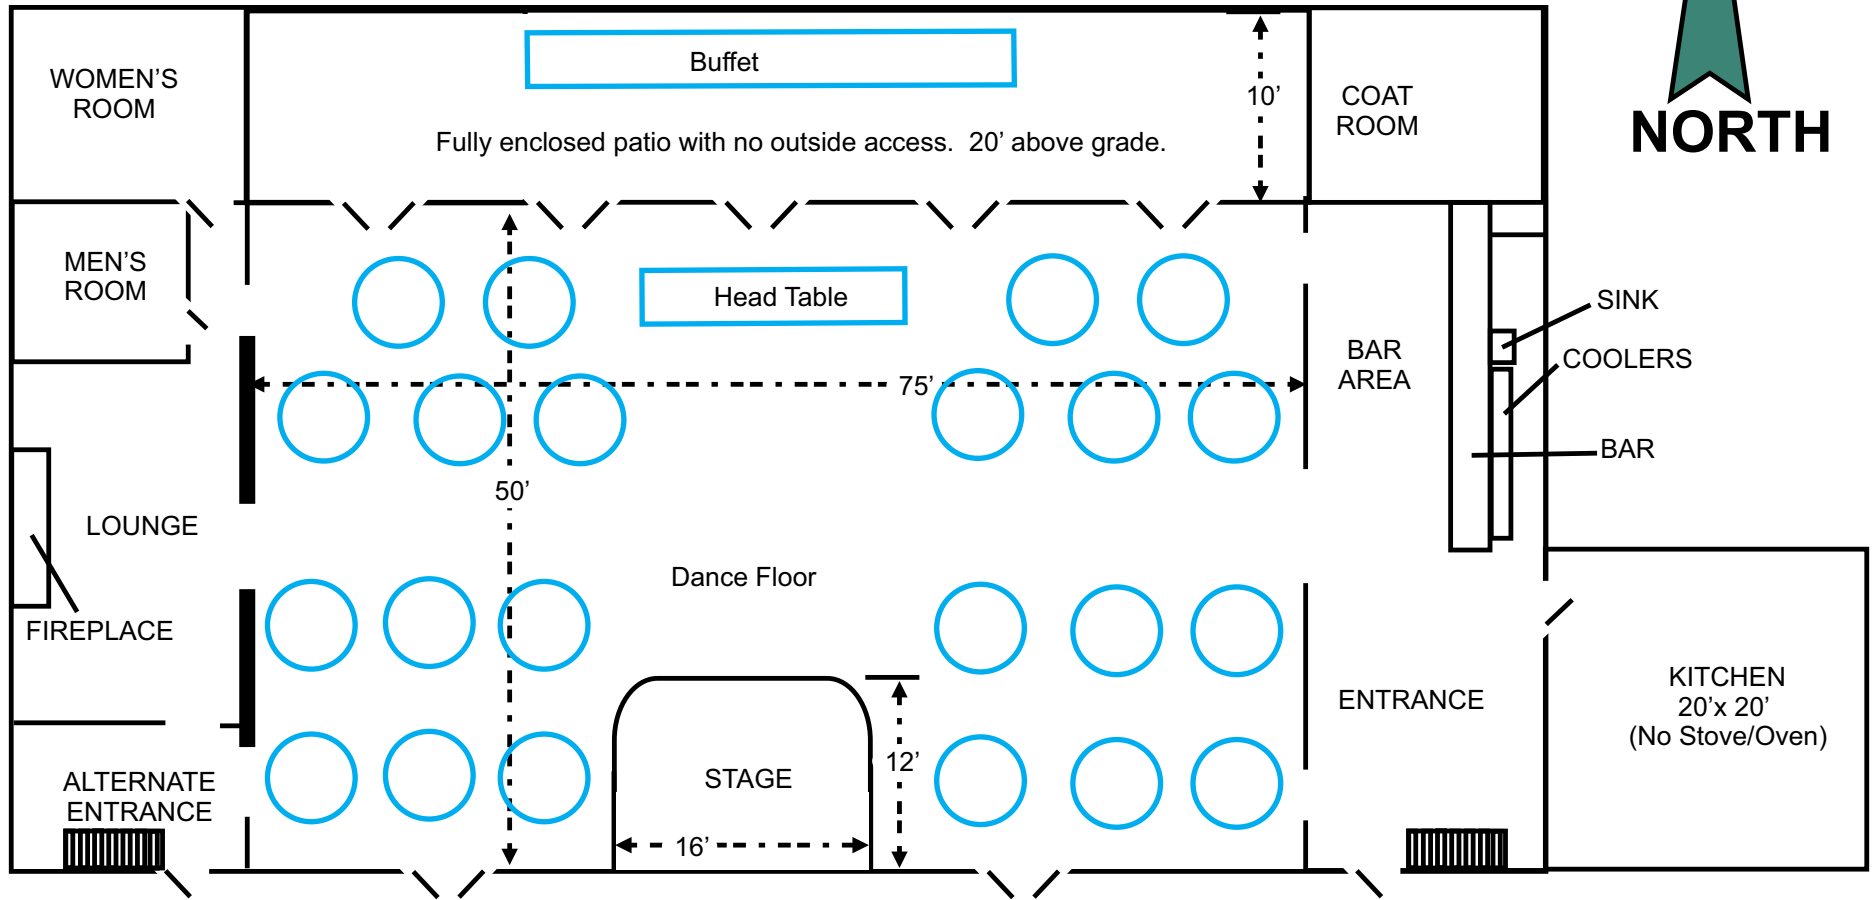

LAKE ERIE

VOL Historic Community Center Layout
Parking Lot